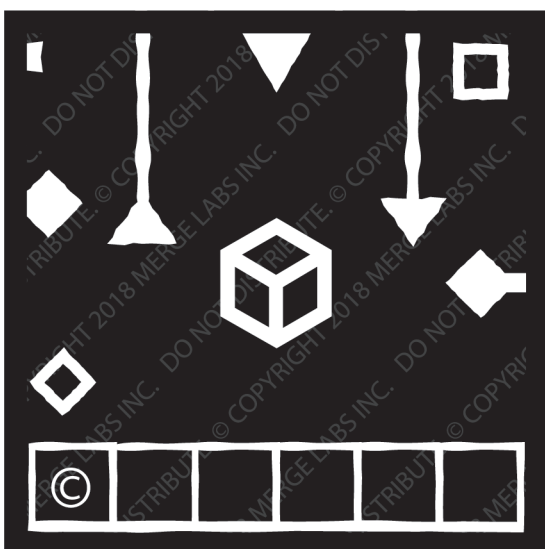

MERGE[®] Paper CUBE

MERGE provides this printable version of it's award winning MERGE Cube at no cost.

Although you will be able to experience the full range of apps for MERGE Cube with this paper version, a paper version will not reach the level of accuracy, immersion or enjoyment the genuine MERGE Cube can offer.

The award winning MERGE Cube is available at www.MergeCube.com or at a retailer near you.

TOP

LEFT

RIGHT

BOTTOM

FRONT

BACK

*Because of the inaccuracies in paper crafting you will experience jumpy and frequent loss of tracking.